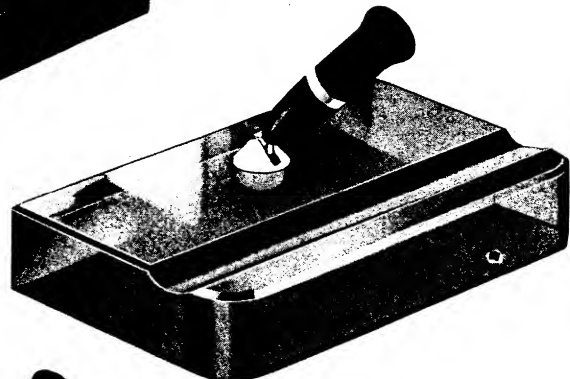

N198 PERDU. Gun Metal Mirror. Chromium trim. $3\frac{1}{4}$ x $5\frac{3}{8}$ inches. Pencil groove. With LIFETIME Pen $12.50.